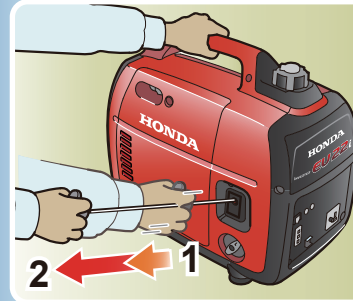

## ▶ How to start

**1** Check the engine oil

**2** Vent lever ON

**3** Eco Throttle switch OFF

**4** Choke OPEN/CLOSE

**5** Engine switch ON

**6** Start

**7** (Choke OPEN)