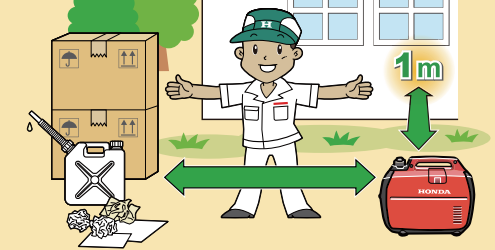

⚠ Safety! Be careful!

✓ Separate from flammable things.

✓ Do not use indoor.