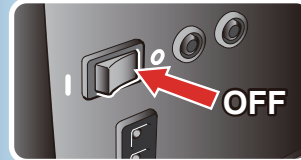

## ▶ How to start

**1** Check the engine oil

**2** Vent lever ON

**3** Eco Throttle switch OFF

**4** Choke OPEN/CLOSE

**5** Engine switch ON

**6** Start

**7** (Choke OPEN)