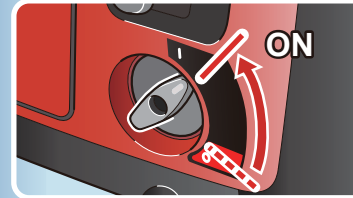

## ▶ How to start

**1** Check the engine oil

**2** Vent lever ON

**3** Eco Throttle switch OFF

**4** Choke OPEN/CLOSE

**5** Engine switch ON

**6** Start

**7** (Choke OPEN)