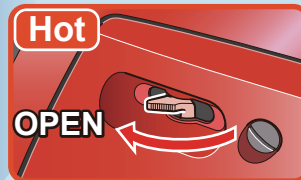

## ▶ How to start

**1** Check the engine oil

**2** Vent lever ON

**3** Eco Throttle switch OFF

**4** Choke OPEN/CLOSE

**5** Engine switch ON

**6** Start

**7** (Choke OPEN)