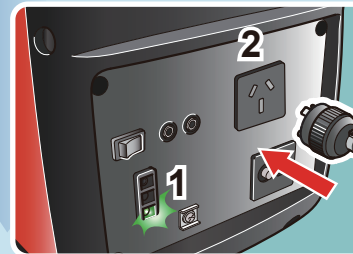

* Read and understand the Owner's Manual before operating the generator.

Don't use this generator near the fire.

▶ How to start

1 Check the engine oil

2 Vent lever ON

3 Eco Throttle switch OFF

4 Choke OPEN/CLOSE

5 Engine switch ON

6 Start

7 (Choke OPEN)

8 Plug-IN

⚠ Safety! Be careful!

✓ Separate from flammable things.

✓ Do not use indoor.

✓ Do not use in wet condition.

✓ Only qualified electrician can connect to household circuit.

▶ How to stop **8** OUT → **5** OFF → **2** OFF